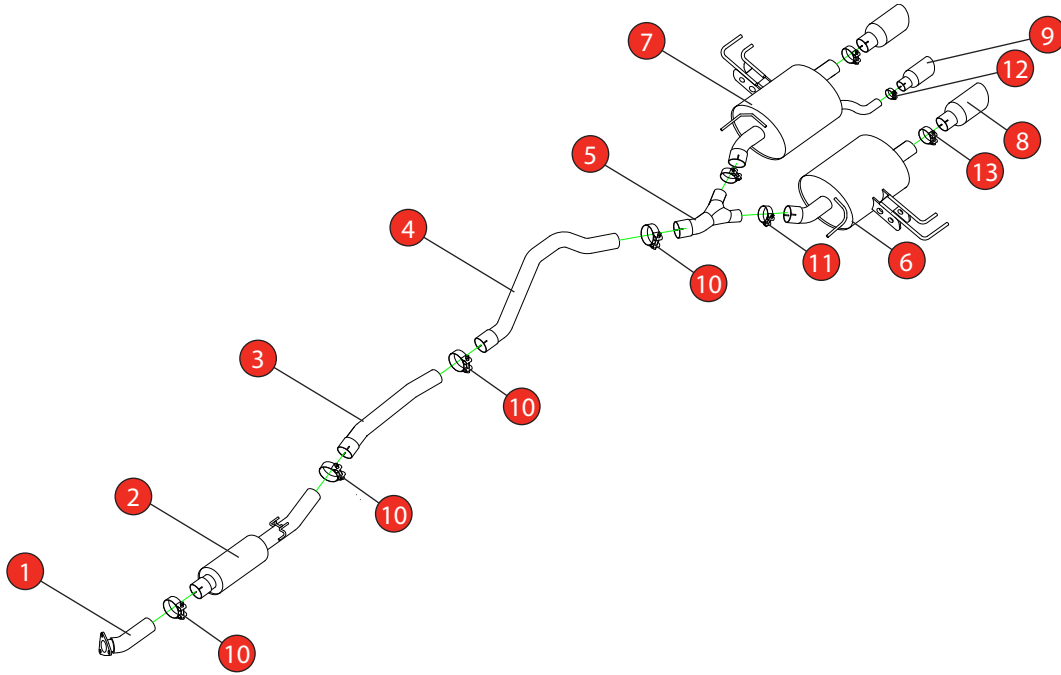

Car	Honda Civic Type R FK8 L/H Drive	Part No.	SHDS016
Year	2017-Current	Fit Kits	299FK
Notes	Where not supplied use original fittings	Features	Pipe Diameter:- 76mm

Estimated Fitting Time: 2 Hours

NO.	PART NO.	DESCRIPTION	QTY
1	254HA	Front Connecting Stub	1
2	255HA	Resonated Front Section	1
3	257HA	Non-resonated Centre Section	1
4	258HA	Rear Link Pipe	1
5	259HA	Y Piece	1
6	260HA	L/H Rear Silenecer	1
7	261HA	R/H Rear Silenecer	1
8	Z038.10160	Ø114mm Polished Indy Trim	2
9	Z043.10185	Ø90mm Polished Indy Trim	1
Fit Kit			
10	Z016.10062	79mm H/D Clamp	4
11	Z016.10070	66mm H/D Clamp	2
12	Z016.10007	40-43mm Clamp	1
13	Z016.10064	63-68mm Clamp	2

E-MARK	N/A
DATE	04/04/18
ISSUE	01
AUTHORISED	M.Ydlibi

NOTE: ENSURE SCORPION SYSTEM IS CLEAR OF MOVING PARTS AND ALL ORIGINAL FUNCTIONS WORK CORRECTLY.

STAY CONNECTED TO RED POWER.